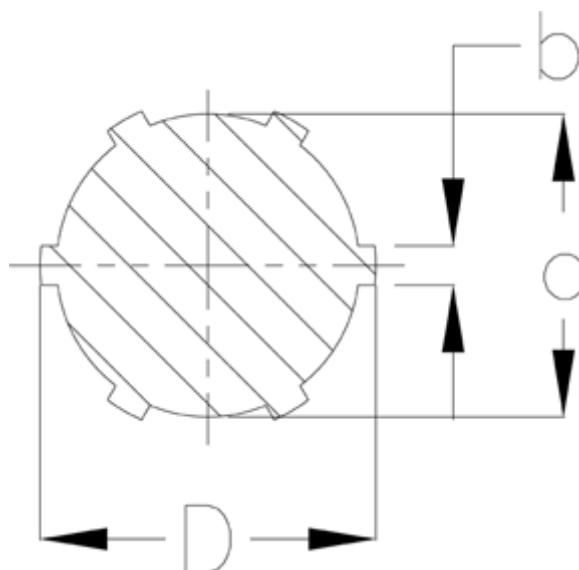

Data Sheet

Article number: 0752412000

Description: Spline shaft 1000524001
B6 x 11 x 14 length 2000

Measures

b = 3

d = 11

D = 14

Description = B 6x11x14

Length = 2000